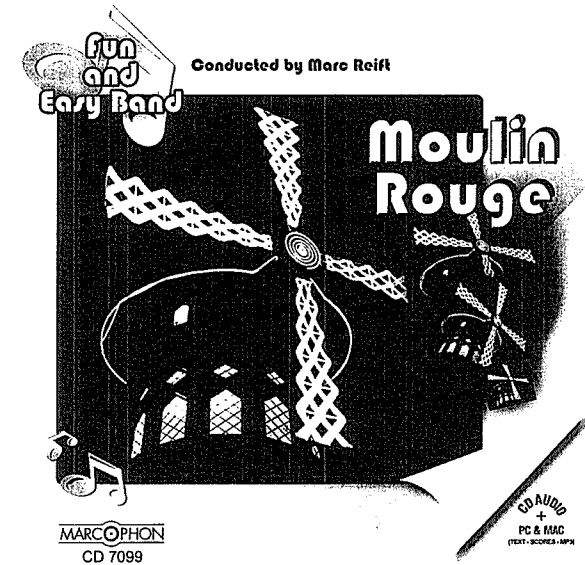

Collection Fun & Easy

Tristesse

Wind Band / Concert Band / Harmonie / Blasorchester / Fanfare

Arr.: Jérôme Naulais

Frédéric Chopin

EMR 10402

Parts	Optional Parts
1 Score	1 Oboe (optional)
8 Flute	1 Bassoon (optional)
5 1st B^b Clarinet	1 E^b Clarinet (optional)
5 2nd B^b Clarinet	3 3rd B^b Clarinet (optional)
3 E^b Alto Saxophone	1 B^b Bass Clarinet (optional)
3 B^b Tenor Saxophone	1 B^b Soprano Saxophone (optional)
3 1st B^b Trumpet / Cornet	1 E^b Baritone Saxophone (optional)
3 2nd B^b Trumpet / Cornet	1 E^b Trumpet / Cornet (optional)
2 1st F & E^b Horn	2 3rd B^b Trumpet / Cornet (optional)
2 1st Trombone $\frac{2}{2}$ + $\frac{3}{4}$	1 2nd F & E^b Horn (optional)
2 2nd Trombone $\frac{2}{2}$ + $\frac{3}{4}$	1 3rd Trombone $\frac{2}{2}$ + $\frac{3}{4}$
2 Baritone $\frac{2}{2}$ + $\frac{3}{4}$	1 String Bass / Bass Guitar (optional)
2 Tuba $\frac{2}{2}$ / E^b Bass $\frac{2}{2}$ / B^b Bass $\frac{2}{2}$	1 Keyboard / Guitar (optional)
1 Susp. Cymbal	1 Timpani (optional)
	1 Glockenspiel (optional)
Special Parts	Fanfare Parts
1 1st B^b Trombone $\frac{2}{2}$	2 1st Flugelhorn
1 2nd B^b Trombone $\frac{2}{2}$	2 2nd Flugelhorn
1 B^b Bass Trombone $\frac{2}{2}$	2 3rd Flugelhorn
1 B^b Baritone $\frac{2}{2}$	
1 E^b Tuba $\frac{2}{2}$	
1 B^b Tuba $\frac{2}{2}$	

DISCOGRAPHY

Moulin Rouge

Track N°	Titel / Title (Komponist / Composer)	Time	N° EMR Blasorchester Concert Band	N° EMR Brass Band	Difficulty
1	Vaya Chicos (Naulais)	2'34	EMR 10454	EMR 3292	3
2	Aria (Bach)	3'11	EMR 10388	EMR 3285	3
3	Dance Of The Condor (Suba)	2'54	EMR 10302	EMR 3278	4
4	Polovetzyan Dance (Borodine)	2'15	EMR 10411	EMR 3291	2
5	Les Yeux Noirs (Naulais)	2'13	EMR 10453	EMR 3288	2
6	Rosebud March (Joplin)	2'19	EMR 10257	EMR 3295	5
7-9	Royal Wedding Music (Mortimer)	4'39	EMR 10447	EMR 3287	3
10	Bourrée (Tailor)	2'07	EMR 10483	EMR 3279	4
11	Moulin Rouge (Oliver)	2'48	EMR 10258	EMR 3281	4
12	Tristesse (Chopin)	2'54	EMR 10402	EMR 3286	2
13	Fifth Avenue (Tailor)	2'46	EMR 10256	EMR 3294	4
14	Solemn Prelude (Richards)	2'37	EMR 10451	EMR 3283	3
15	Moscow By Night (Oliver)	4'28	EMR 10421	EMR 3282	3
16	Westminster March (King)	3'12	EMR 10462	EMR 3280	4
17	Irish Rhapsody (Macduff)	3'09	EMR 10467	EMR 3284	3
18	Manhattan Rag (Mortimer)	2'39	EMR 10243	EMR 3293	4
19	Recreation (Mortimer)	3'03	EMR 10378	EMR 3289	3
20	That Happy Feeling (Richards)	3'13	EMR 10264	EMR 3296	4
21	When The Saint Go Marching In (Naulais)	1'42	EMR 10401	EMR 3290	3